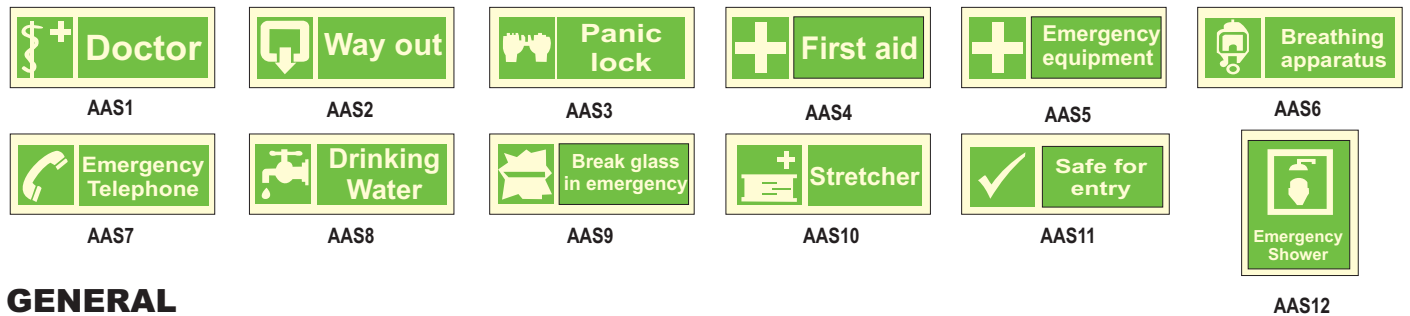

These signage are safety products which become the source of light in the darkness after exposure to the natural or artificial light. The glow is instantly visible in the dark. Glow intensity decreases continuously but can last for more than a few hours. These signage are available in aluminum, acrylic and opaque sheet. They are ready to install, easily applicable, long lasting and maintenance free.

signage are categorized in ways according to application.

There are a unique no. printed for recognition of sign so that chosen right sign with easily.

DIRECTION

FIRE EQUIPMENT

PROHIBITION

SAFETY

GENERAL

COMBINATION