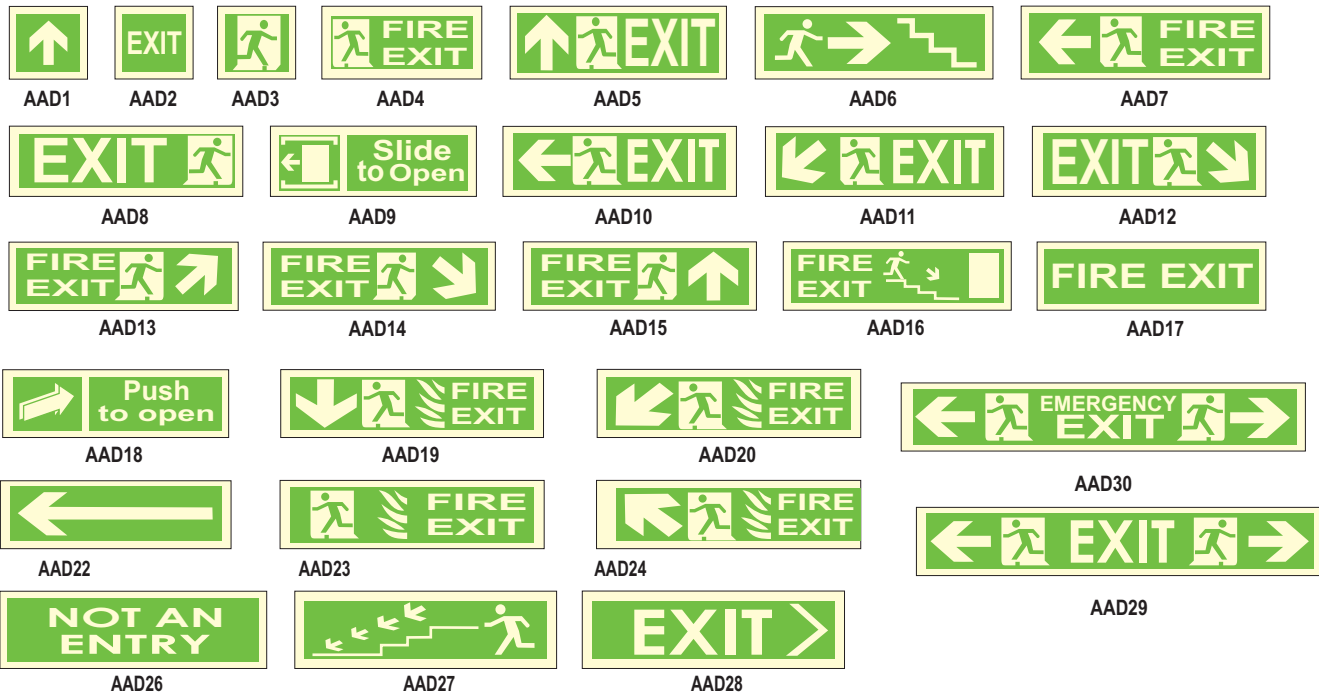

These signage are safety products which become the source of light in the darkness after exposure to the natural or artificial light. The glow is instantly visible in the dark. Glow intensity decreases continuously but can last for more than a few hours. These signage are available in aluminum, acrylic and opaque sheet. They are ready to install, easily applicable, long lasting and maintenance free.

signage are categorized in ways according to application.

There are a unique no. printed for recognition of sign so that chosen right sign with easily.

DIRECTION

FIRE EQUIPMENT

PROHIBITION

SAFETY

GENERAL

COMBINATION