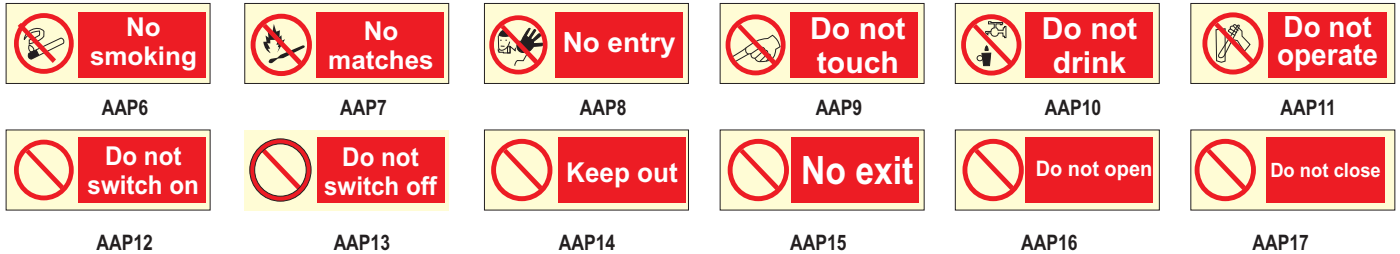

These signage are safety products which become the source of light in the darkness after exposure to the natural or artificial light. The glow is instantly visible in the dark. Glow intensity decreases continuously but can last for more than a few hours. These signage are available in aluminum, acrylic and opaque sheet. They are ready to install, easily applicable, long lasting and maintenance free.

signage are categorized in ways according to application.

There are a unique no. printed for recognition of sign so that chosen right sign with easily.

DIRECTION

FIRE EQUIPMENT

PROHIBITION

SAFETY

GENERAL

COMBINATION